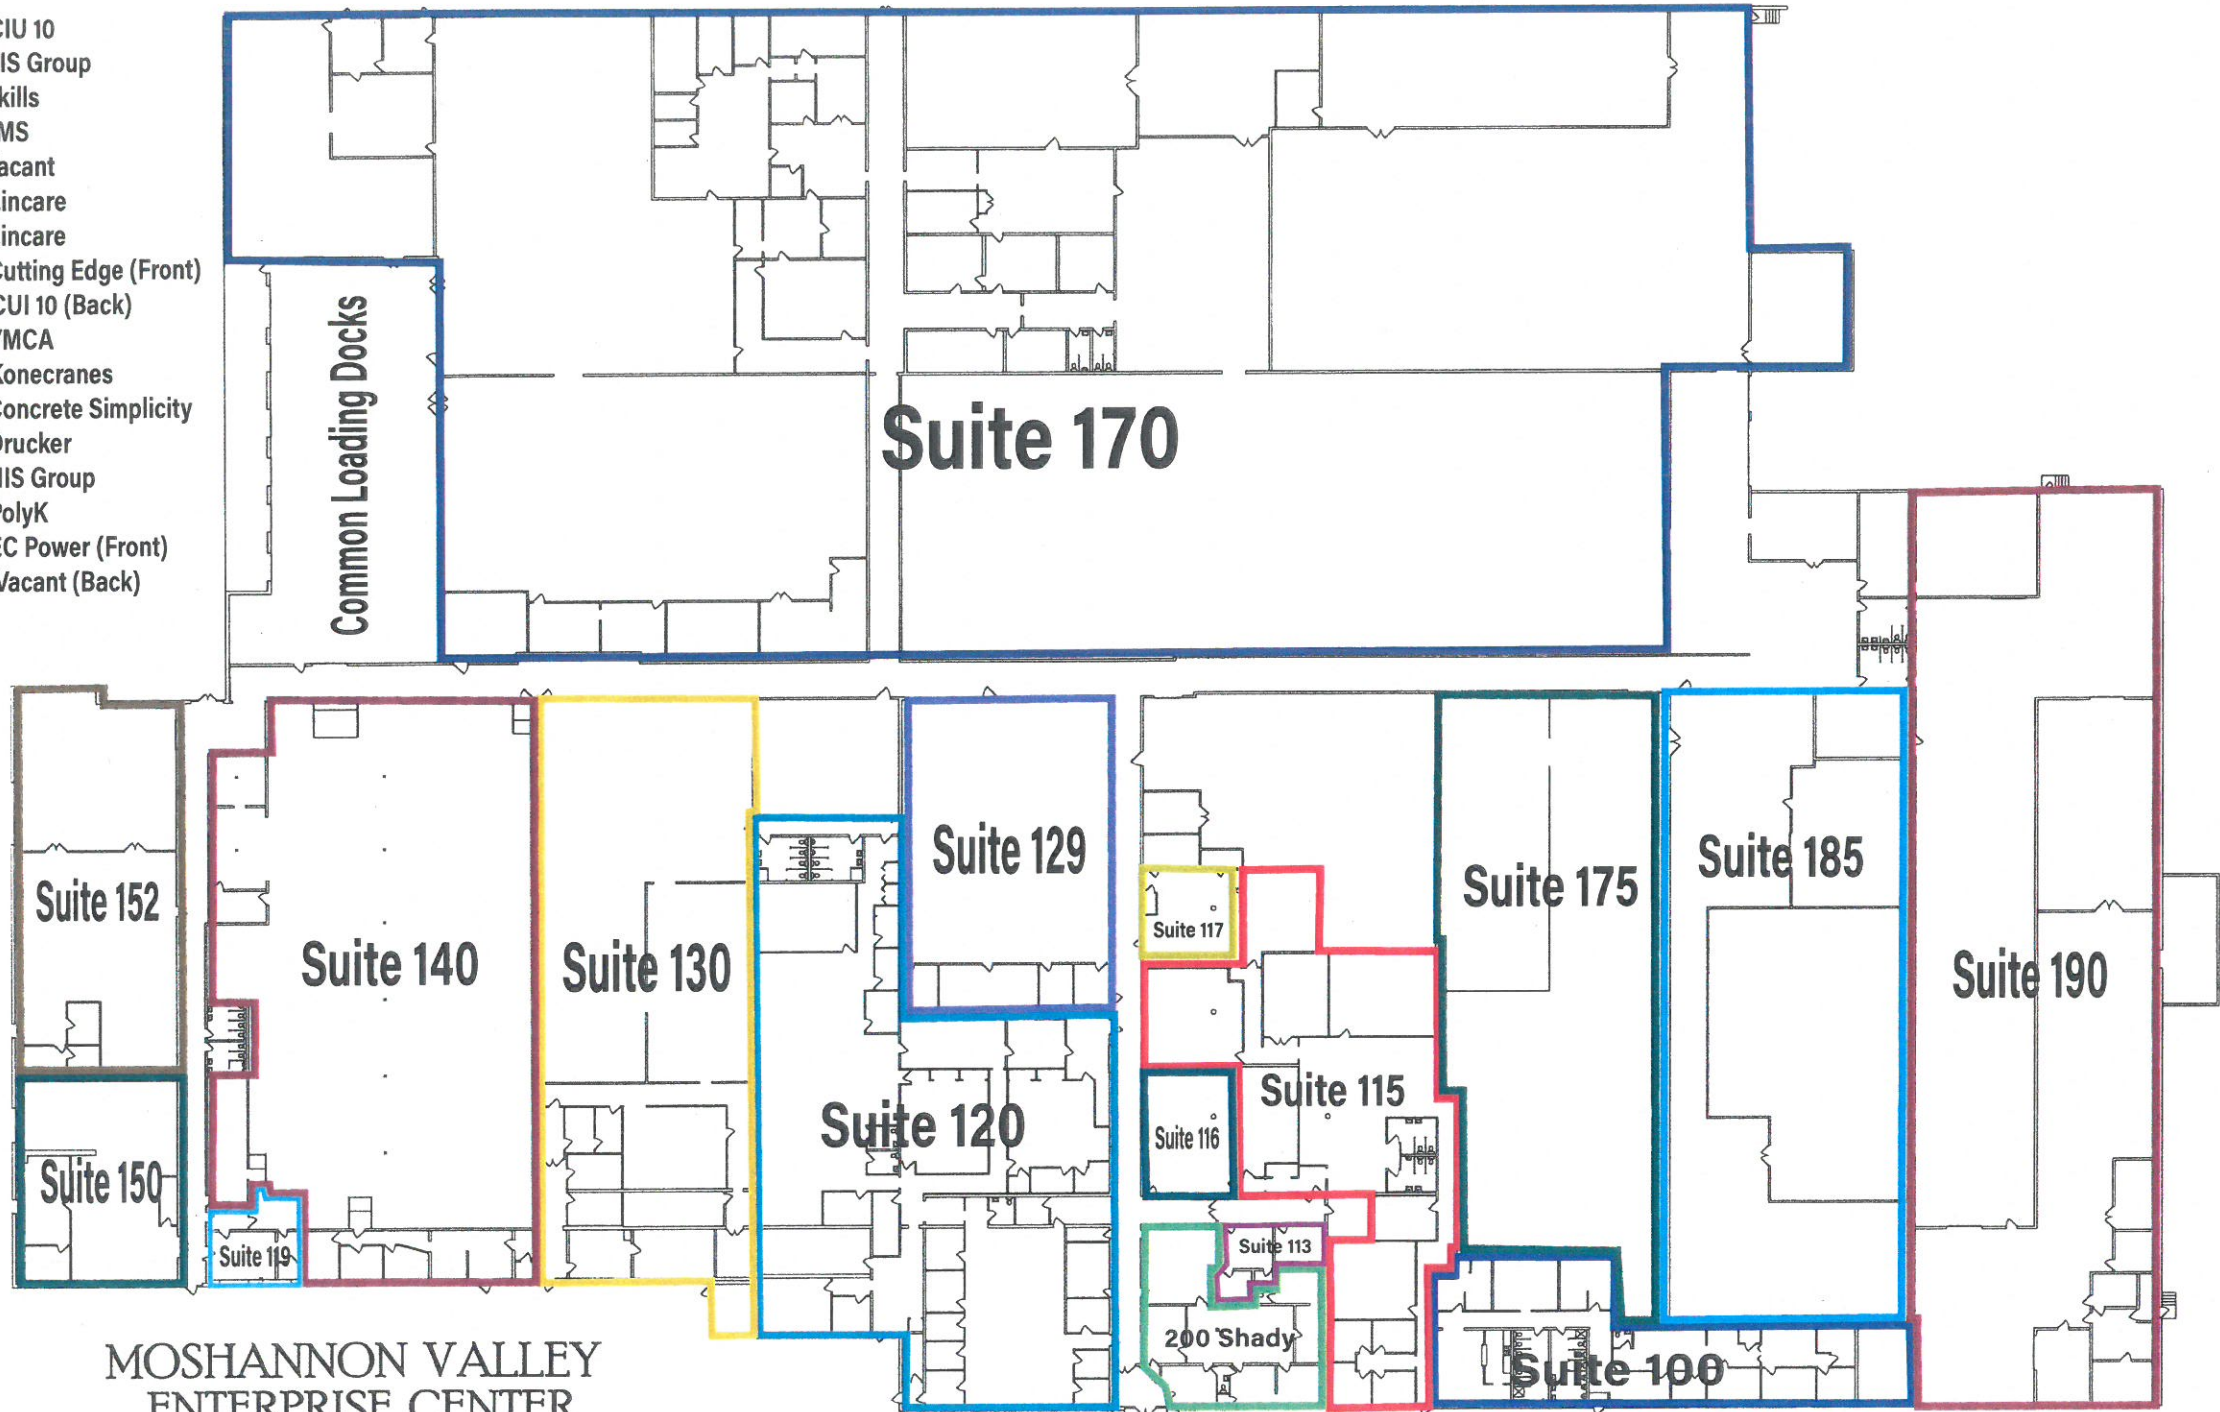

- Suite 100 - CIU 10
- Suite 113 - NIS Group
- Suite 115 - Skills
- Suite 117 - EMS
- Suite 119 - Vacant
- Suite 120 - Lincare
- Suite 129 - Lincare
- Suite 130 - Cutting Edge (Front)
CUI 10 (Back)
- Suite 140 - YMCA
- Suite 150 - Konecranes
- Suite 152 - Concrete Simplicity
- Suite 170 - Drucker
- Suite 175 - NIS Group
- Suite 185 - PolyK
- Suite 190 - EC Power (Front)
Vacant (Back)

**MOSHANNON VALLEY
ENTERPRISE CENTER**

MOSHANNON VALLEY ECONOMIC
DEVELOPMENT PARTNERSHIP
200 SHADY LANE, PHILIPSBURG, PA 16866
(814)542-2260

Main Entrance

FLOOR PLAN
SCALE: 1/16" = 1'-0"