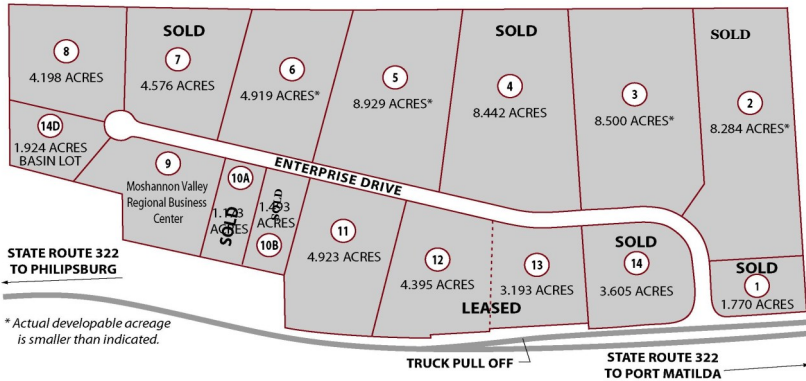

MOSHANNON VALLEY REGIONAL BUSINESS PARK

Enterprise Drive, Philipsburg, PA

LOTS PRICED AT BELOW MARKET VALUE

LOTS STILL AVAILABLE

TAX FREE KOZ
UNTIL 2017

LOCATED ALONG PA
RT. 322

LOT PRICES

	Developable	Asking Price
Lot #3	1.2	\$30,000.00
Lot #5	2.8	\$70,000.00
Lot #6	2.2	\$55,000.00
Lot #8	4.198	\$104,950.00
Lot #11	4.923	\$123,075.00